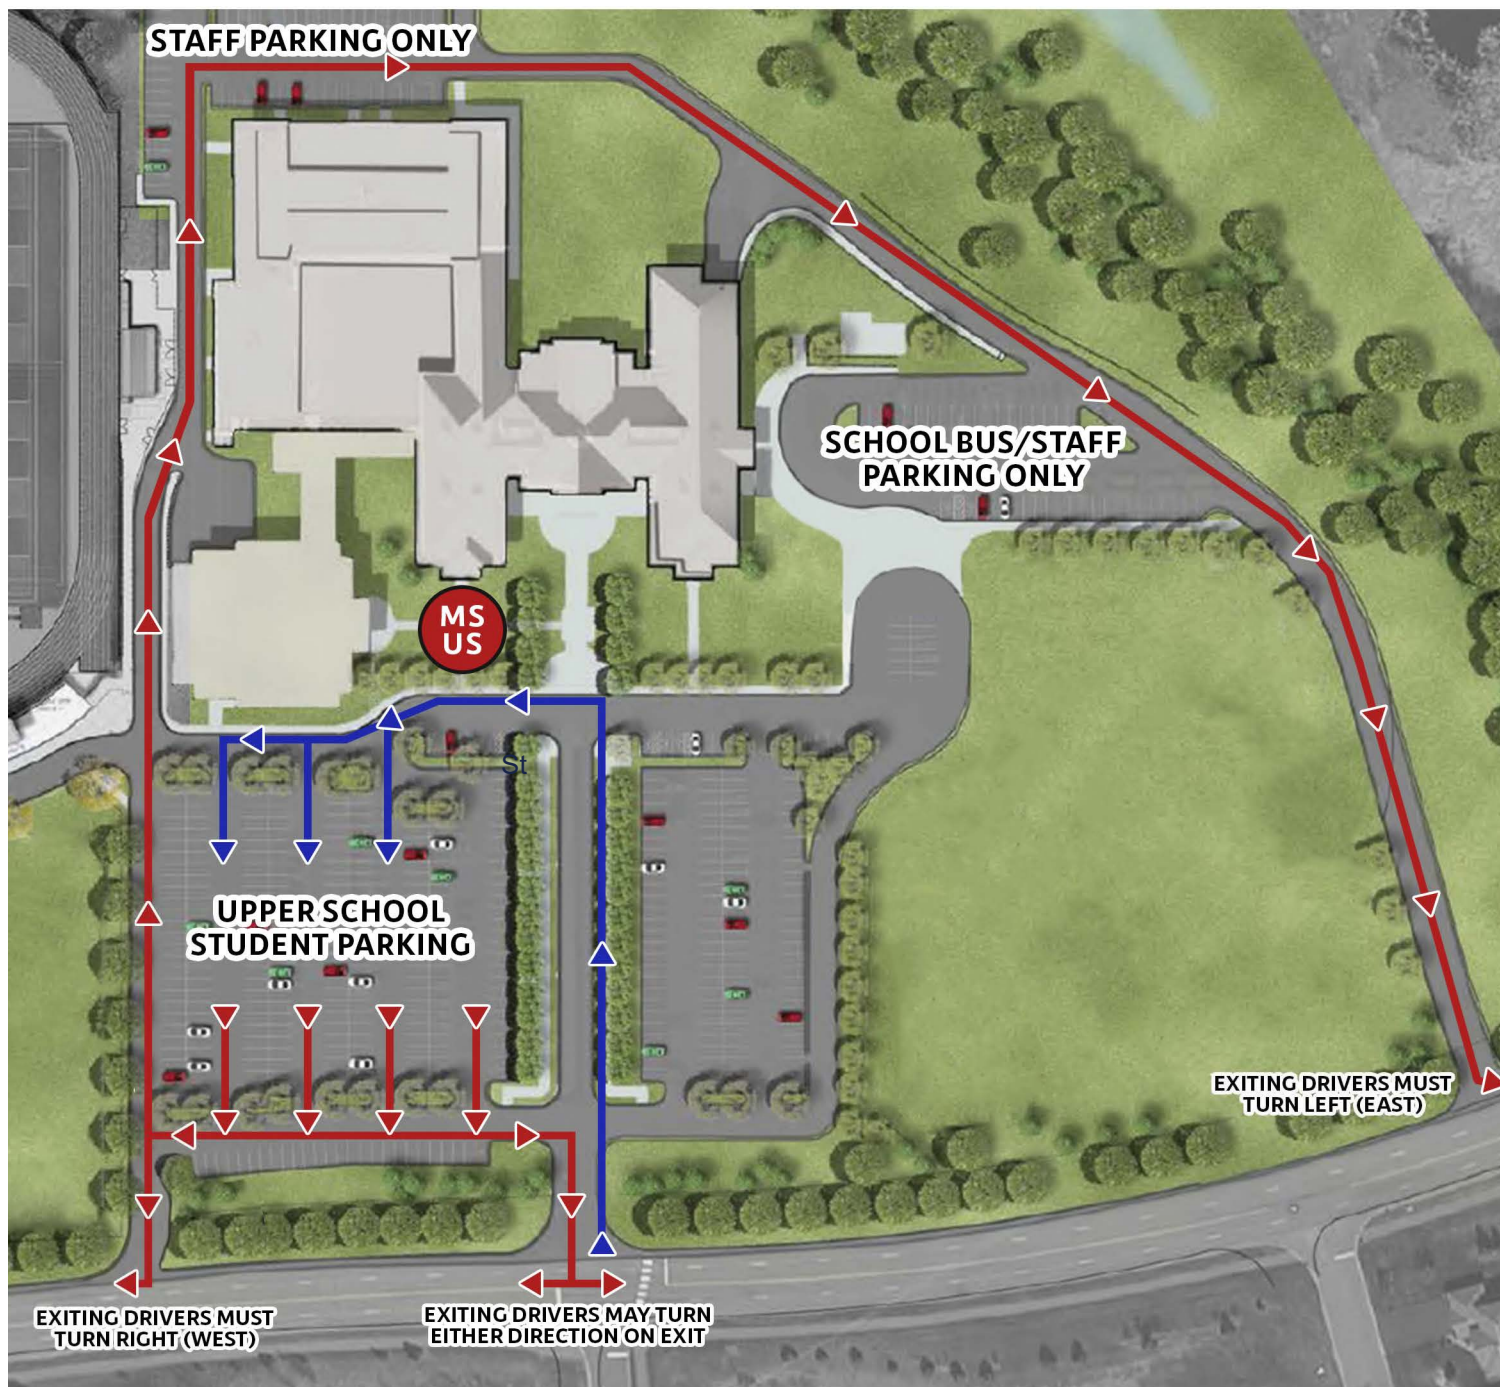

STUDENT ARRIVAL & DEPARTURE TRAFFIC FLOW

2022-2023 SCHOOL YEAR

PARKING NOTICE:

- Back lot is reserved for faculty / staff.
- East lot reserved for school bus and faculty/staff parking only.
- No student drop off and no parent/student parking in the East lot.

ENTRY / EXIT NOTICE:

- MS/US students may only enter/exit the school through the main doors located at the front of the school.
- LS students may also enter/exit the school through the main doors if escorted by an adult or MS/US sibling.
- Students may not enter/exit the building from any back doors before, during or immediately after school.

Please pack your patience and drive slowly!

P
Par
sch
and
park
in th
The
rese
facu
and
be p